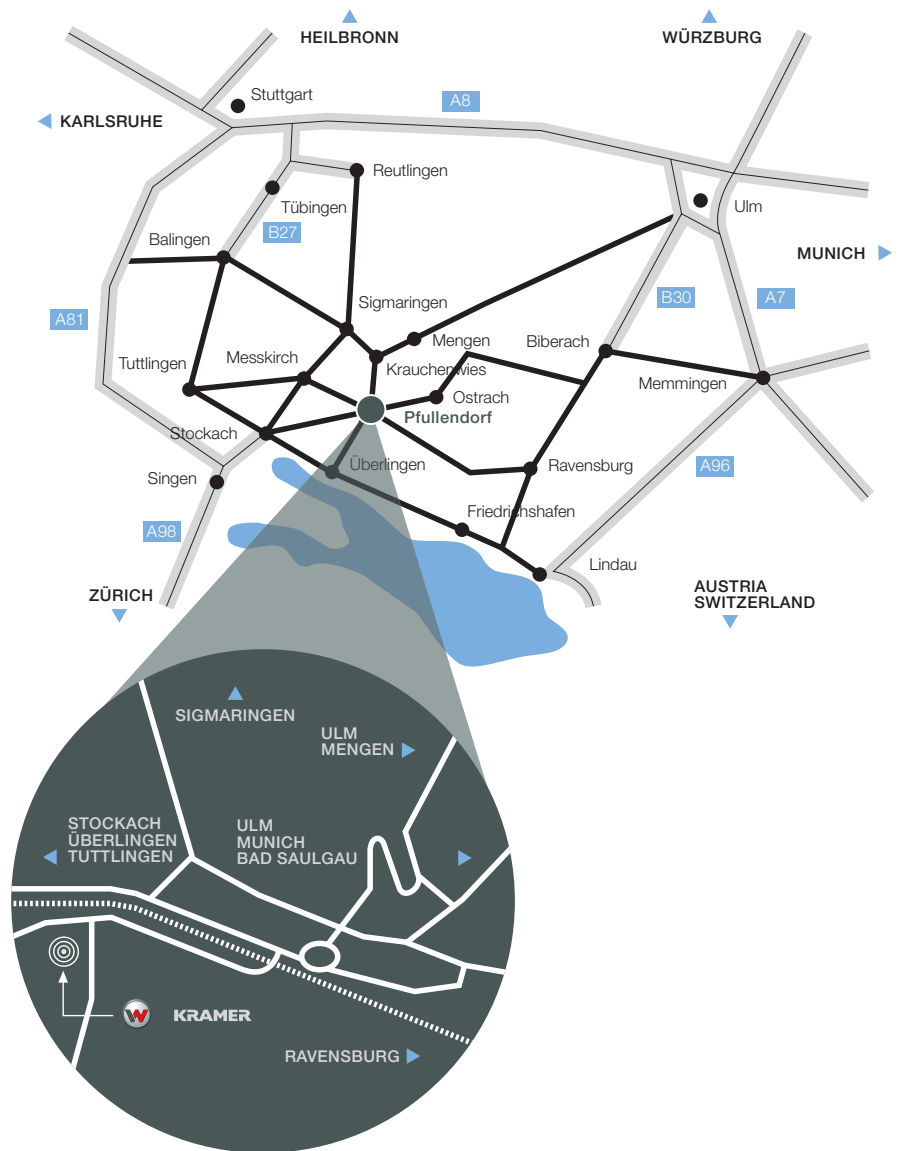

KRAMER

Directions Pfullendorf

Kramer-Werke GmbH
Wacker Neuson Straße 1
88630 Pfullendorf
Germany
Tel. +49(0)800 90 20 90 20
Fax +49(0)7552 92 88-234
info@kramer.de
www.kramer.de

By train

From Ulm to Sigmaringen, then by taxi
From Stuttgart to Sigmaringen, then by taxi

By plane

From Zurich, Stuttgart or Friedrichshafen, then by train or taxi for all national/international arrivals
To Mengen for private aircraft

By car

From Stuttgart, A81 to Stockach (exit Stockach-Ost), via Winterspüren and Aach-Linz
From Stuttgart, B27 to Reutlingen, via Sigmaringen and Krauchenwies
From Ulm, B311 via Riedlingen and Mengen
From Ulm, B30 via Biberach and Ostrach